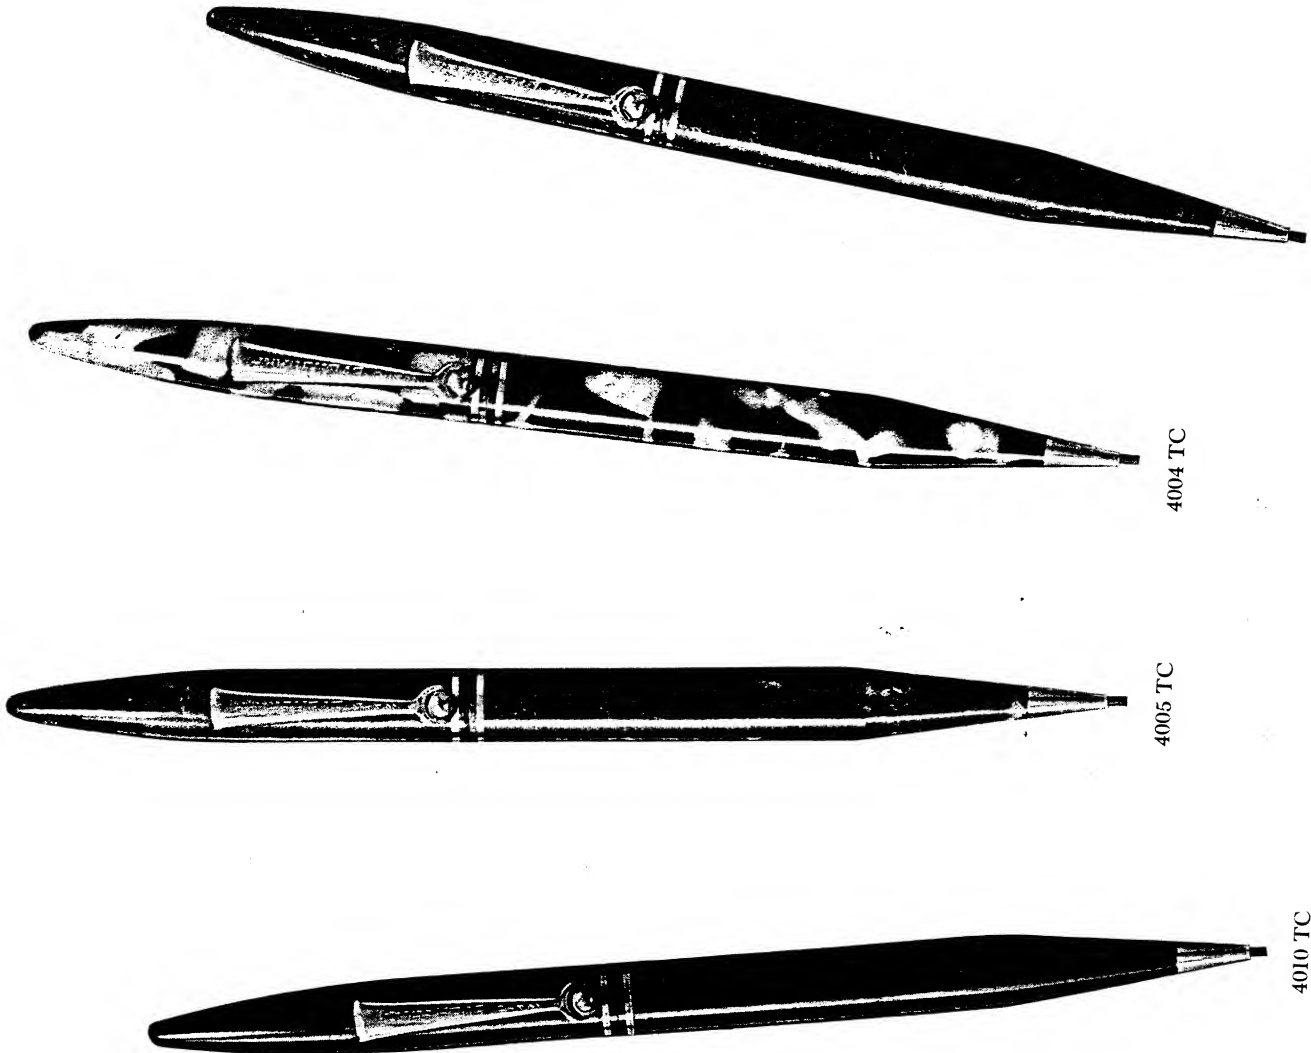

4010 TC

4005 TC

4004 TC

4012 TC